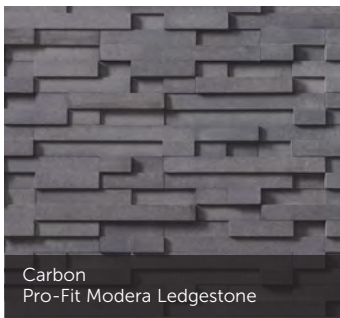

CULTURED STONE®

THE NAME THAT BUILT AN INDUSTRY™

SCULPTED ASHLAR

Echo Ridge® Sculpted Ashlar

Ferrous Sculpted Ashlar

Grouse® Sculpted Ashlar

Silver Shore® Sculpted Ashlar

PRO-FIT® TERRAIN™ LEDGESTONE

Arcadia
Pro-Fit Terrain Ledgestone

Arctic
Pro-Fit Terrain Ledgestone

Ethos
Pro-Fit Terrain Ledgestone

Trek
Pro-Fit Terrain Ledgestone

PRO-FIT® MODERA™ LEDGESTONE

Carbon
Pro-Fit Modera Ledgestone

High Plains™
Drystack Ledgestone Panel

Arctic Hewn Stone

Foundation Hewn Stone

Intaglio
Pro-Fit Modera Ledgestone

Melrose™
Drystack Ledgestone Panel

Span Hewn Stone

Talus Hewn Stone

Vellum
Pro-Fit Modera Ledgestone

Rubicon™
Drystack Ledgestone Panel

PRO-FIT® LEDGESTONE

Gray Pro-Fit Ledgestone

Mojave Pro-Fit Ledgestone

Platinum Pro-Fit Ledgestone

Shale Pro-Fit Ledgestone

Southwest Blend Pro-Fit Ledgestone

PRO-FIT® ALPINE LEDGESTONE

Black Mountain® Pro-Fit Alpine Ledgestone