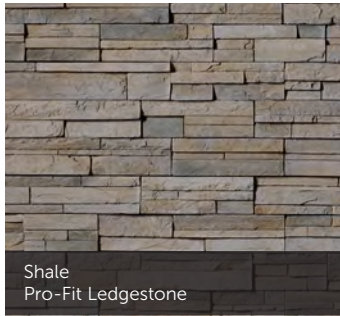

Arctic Hewn Stone

Foundation Hewn Stone

Intaglio
Pro-Fit Modera Ledgestone

Melrose™
Drystack Ledgestone Panel

Span Hewn Stone

Talus Hewn Stone

Vellum
Pro-Fit Modera Ledgestone

Rubicon™
Drystack Ledgestone Panel

PRO-FIT® LEDGESTONE

Gray Pro-Fit Ledgestone

Mojave Pro-Fit Ledgestone

Platinum Pro-Fit Ledgestone

Shale Pro-Fit Ledgestone

Southwest Blend Pro-Fit Ledgestone

PRO-FIT® ALPINE LEDGESTONE

Black Mountain® Pro-Fit Alpine Ledgestone

Black Rundle Pro-Fit Alpine Ledgestone

Chardonnay Pro-Fit Alpine Ledgestone

Dark Ridge™ Pro-Fit Alpine Ledgestone

Echo Ridge® Pro-Fit Alpine Ledgestone

Pheasant Pro-Fit Alpine Ledgestone

CAST-FIT®

French Gray™ Cast-Fit

Parchment™ Cast-Fit

Carbon Cast-Fit

Summit Peak Pro-Fit Alpine Ledgestone

Umber Creek Pro-Fit Alpine Ledgestone

Winterhaven™ Pro-Fit Alpine Ledgestone

COUNTRY LEDGESTONE

SOUTHERN LEDGESTONE

Aspen Southern Ledgestone