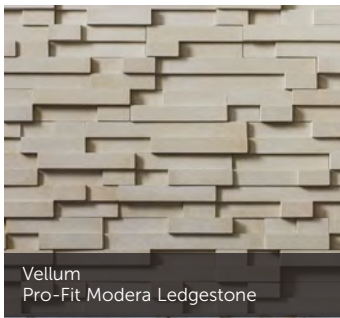

Arctic Hewn Stone

Foundation Hewn Stone

Intaglio
Pro-Fit Modera Ledgestone

Melrose™
Drystack Ledgestone Panel

Span Hewn Stone

Talus Hewn Stone

Vellum
Pro-Fit Modera Ledgestone

Rubicon™
Drystack Ledgestone Panel

PRO-FIT® LEDGESTONE

Gray Pro-Fit Ledgestone

Mojave Pro-Fit Ledgestone

Platinum Pro-Fit Ledgestone

Shale Pro-Fit Ledgestone

Southwest Blend Pro-Fit Ledgestone

PRO-FIT® ALPINE LEDGESTONE

Black Mountain® Pro-Fit Alpine Ledgestone

Black Rundle Pro-Fit Alpine Ledgestone

Chardonnay Pro-Fit Alpine Ledgestone

Dark Ridge™ Pro-Fit Alpine Ledgestone

Echo Ridge® Pro-Fit Alpine Ledgestone

Pheasant Pro-Fit Alpine Ledgestone

CAST-FIT®

French Gray™ Cast-Fit

Parchment™ Cast-Fit

Carbon Cast-Fit

Summit Peak Pro-Fit Alpine Ledgestone

Umber Creek Pro-Fit Alpine Ledgestone

Winterhaven™ Pro-Fit Alpine Ledgestone

COUNTRY LEDGESTONE

SOUTHERN LEDGESTONE

Aspen Southern Ledgestone