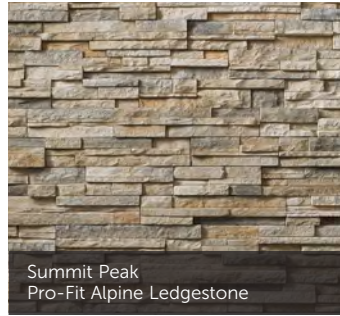

PRO-FIT® LEDGESTONE

Gray Pro-Fit Ledgestone

Mojave Pro-Fit Ledgestone

Platinum Pro-Fit Ledgestone

Shale Pro-Fit Ledgestone

Southwest Blend Pro-Fit Ledgestone

PRO-FIT® ALPINE LEDGESTONE

Black Mountain® Pro-Fit Alpine Ledgestone

Black Rundle Pro-Fit Alpine Ledgestone

Chardonnay Pro-Fit Alpine Ledgestone

Dark Ridge™ Pro-Fit Alpine Ledgestone

Echo Ridge® Pro-Fit Alpine Ledgestone

Pheasant Pro-Fit Alpine Ledgestone

CAST-FIT®

French Gray™ Cast-Fit

Parchment™ Cast-Fit

Carbon Cast-Fit

Summit Peak Pro-Fit Alpine Ledgestone

Umber Creek Pro-Fit Alpine Ledgestone

Winterhaven™ Pro-Fit Alpine Ledgestone

COUNTRY LEDGESTONE

SOUTHERN LEDGESTONE

Aspen Southern Ledgestone