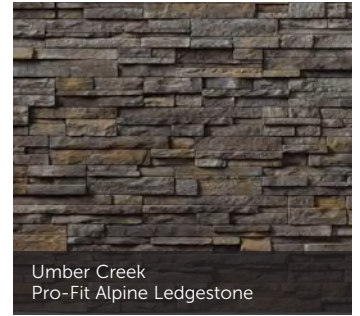

PRO-FIT® LEDGESTONE

Gray Pro-Fit Ledgestone

Mojave Pro-Fit Ledgestone

Platinum Pro-Fit Ledgestone

Shale Pro-Fit Ledgestone

Southwest Blend Pro-Fit Ledgestone

PRO-FIT® ALPINE LEDGESTONE

Black Mountain® Pro-Fit Alpine Ledgestone

Black Rundle Pro-Fit Alpine Ledgestone

Chardonnay Pro-Fit Alpine Ledgestone

Dark Ridge™ Pro-Fit Alpine Ledgestone

Echo Ridge® Pro-Fit Alpine Ledgestone

Pheasant Pro-Fit Alpine Ledgestone

CAST-FIT®

French Gray™ Cast-Fit

Parchment™ Cast-Fit

Carbon Cast-Fit

Summit Peak Pro-Fit Alpine Ledgestone

Umber Creek Pro-Fit Alpine Ledgestone

Winterhaven™ Pro-Fit Alpine Ledgestone

COUNTRY LEDGESTONE

SOUTHERN LEDGESTONE

Aspen Southern Ledgestone