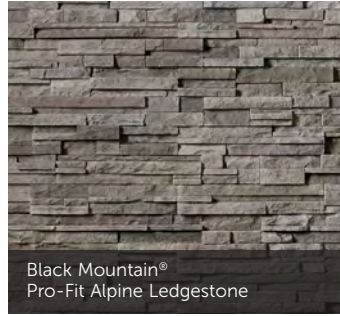

PRO-FIT® LEDGESTONE

Gray Pro-Fit Ledgestone

Mojave Pro-Fit Ledgestone

Platinum Pro-Fit Ledgestone

Shale Pro-Fit Ledgestone

Southwest Blend Pro-Fit Ledgestone

PRO-FIT® ALPINE LEDGESTONE

Black Mountain® Pro-Fit Alpine Ledgestone

Black Rundle Pro-Fit Alpine Ledgestone

Chardonnay Pro-Fit Alpine Ledgestone

Dark Ridge™ Pro-Fit Alpine Ledgestone

Echo Ridge® Pro-Fit Alpine Ledgestone

Pheasant Pro-Fit Alpine Ledgestone

CAST-FIT®

French Gray™ Cast-Fit