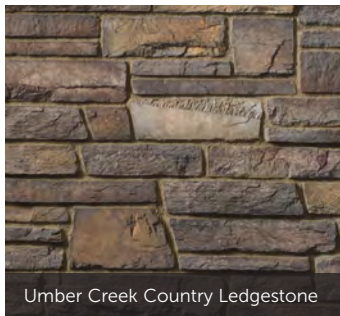

Parchment™ Cast-Fit

Carbon Cast-Fit

Summit Peak Pro-Fit Alpine Ledgestone

Umber Creek Pro-Fit Alpine Ledgestone

Winterhaven™ Pro-Fit Alpine Ledgestone

COUNTRY LEDGESTONE

SOUTHERN LEDGESTONE

Aspen Southern Ledgestone

Bucks County Southern Ledgestone

Chardonnay Southern Ledgestone

Black Isle™ Del Mare Ledgestone

Echo Ridge® Southern Ledgestone

Gray Southern Ledgestone

Wolf Creek® Southern Ledgestone

Burnt Ochre Del Mare Ledgestone

Bucks County Dressed Fieldstone

Chardonnay
Old Country Fieldstone

Echo Ridge®
Old Country Fieldstone

Chardonnay Dressed Fieldstone

Echo Ridge® Dressed Fieldstone

Sevilla™ Dressed Fieldstone

RIVER ROCK

Earth Blend River Rock