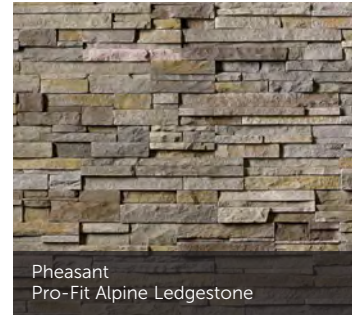

PRO-FIT® LEDGESTONE

Gray Pro-Fit Ledgestone

Mojave Pro-Fit Ledgestone

Platinum Pro-Fit Ledgestone

Shale Pro-Fit Ledgestone

Southwest Blend Pro-Fit Ledgestone

PRO-FIT® ALPINE LEDGESTONE

Black Mountain® Pro-Fit Alpine Ledgestone

Black Rundle Pro-Fit Alpine Ledgestone

Chardonnay Pro-Fit Alpine Ledgestone

Dark Ridge™ Pro-Fit Alpine Ledgestone

Echo Ridge® Pro-Fit Alpine Ledgestone

Pheasant Pro-Fit Alpine Ledgestone

CAST-FIT®

French Gray™ Cast-Fit

Parchment™ Cast-Fit

Carbon Cast-Fit

Summit Peak Pro-Fit Alpine Ledgestone

Umber Creek Pro-Fit Alpine Ledgestone

Winterhaven™ Pro-Fit Alpine Ledgestone

COUNTRY LEDGESTONE

SOUTHERN LEDGESTONE

Aspen Southern Ledgestone